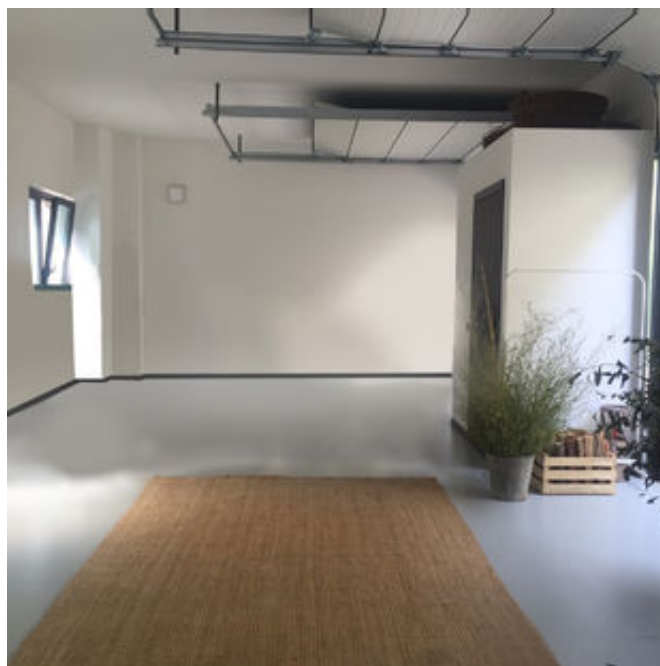

Location card: **L0485M - Fiorditortona**